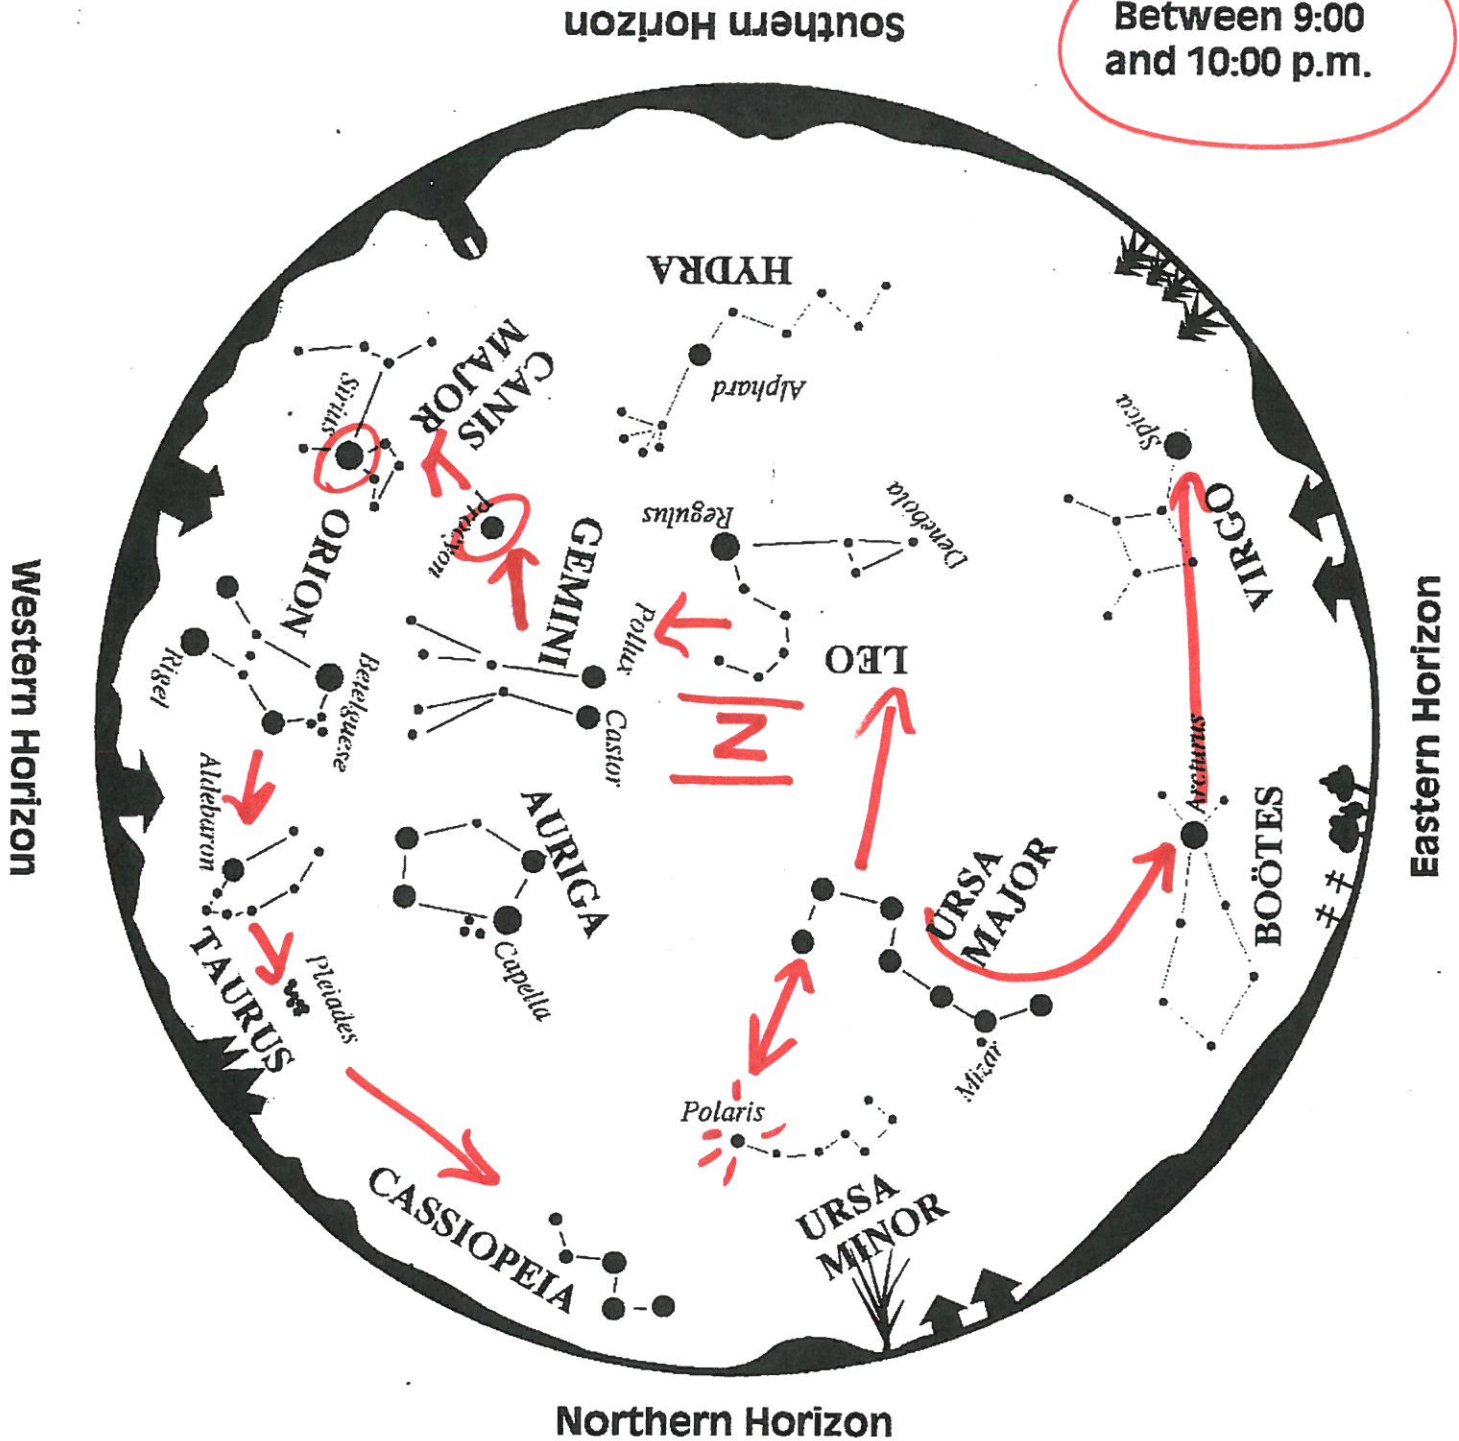

Evening Star Map for March-April

Between 9:00 and 10:00 p.m.

To use map:

Turn the map so the direction you are facing is on the bottom.

The constellations in the sky will match the constellations on the map.